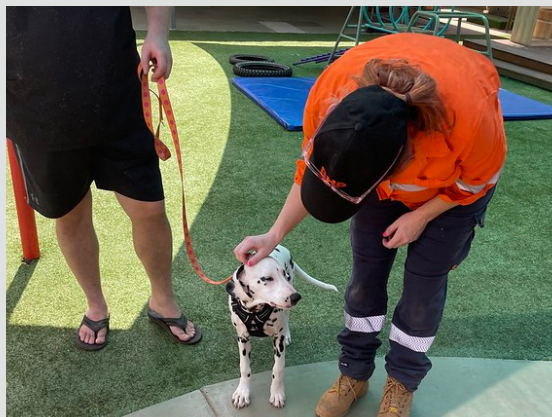

BHP

Team Highlights

"Being able to help the community"

"Getting to help the community"

"Teamwork"

"Seeing the reaction of the workers"

"Team spirit"

"Seeing the bamboo privacy after the job is done"

"Transforming a lovely backyard into a warm inviting and engaging space to lay and collaborate"

MAKING A DIFFERENCE

Treloar Child Care is a community based not for profit centre. Located in South Hedland who offer long day care, after school and vacation care from 3 months to 12 years. The relationships built are secure, respectful and reciprocal. Every child enrolled is valued, nurtured and encouraged to be their true selves. The centre's environment easily allows free movement from indoors to out creating highly engaged and familiar open ended play experiences fostering curiosity, mathematical thinking, language and literacy development.

On Thursday 9th November, 12 committed volunteers from BHP spent their day at Treloar Daycare Centre in South Hedland . The main job of the day was to install bamboo fencing, which looked fantastic once it was complete.

The team were kept busy tidying the outdoor area, they used the blower vacuum to clear the leaves and also got some gardening done while they were there. The day was filled with laughter, and the team exhibited exceptional teamwork.